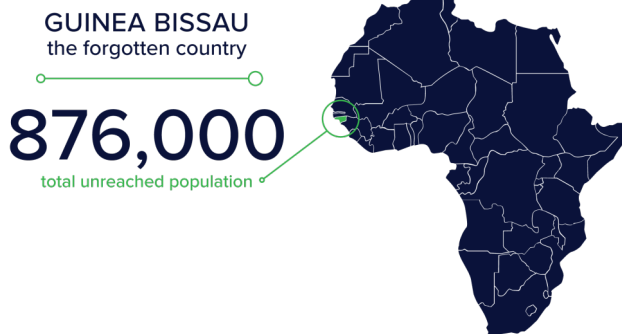

Thank all of you for praying for my (Travis's) sleep study. I was able to sleep for a few hours in the sleep lab so hopefully the neurologist will be able to get enough data to make a diagnosis. It was pretty hard to get to sleep with all of the electrodes hooked up to my head but praise God it only took me a few minutes. Please continue praying that the doctor would be able to determine what is causing my sleep problems and fatigue issues and be able to make some recommendations.

Praises:

- For a smooth delivery and healthy baby
- Travis was able to sleep during his sleep study
- Samuel seems to be adjusting well to life with a new baby sister
- For God's provision

Prayer Requests:

- That the doctor would be able to diagnose the cause of Travis's fatigue issues
- That Samuel would get used to sharing his parents with his baby sister
- For protection over our family's health
- For continued rest and renewal for our family
- For God's guidance on all future decisions
- Pray for the people groups of Guinea-Bissau (hoperemembered.org/pray/)